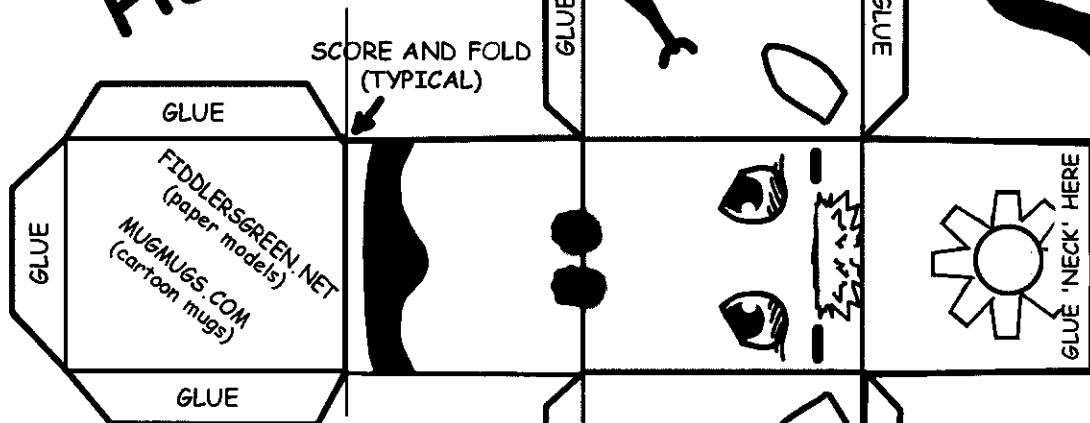

BOBBIN' HEAD

COW

NECK BALANCES ON EDGE

PARTIALLY CUT OUT EYES ETC AND FOLD UP

LITTLE SQUARES OF CHOCOLATE (hehehehe)

NEEDED...

- SCISSORS OR CRAFT KNIFE
- WHITE GLUE OR GLUE STICK
- STRAIGHT EDGE (for scoring bend lines)