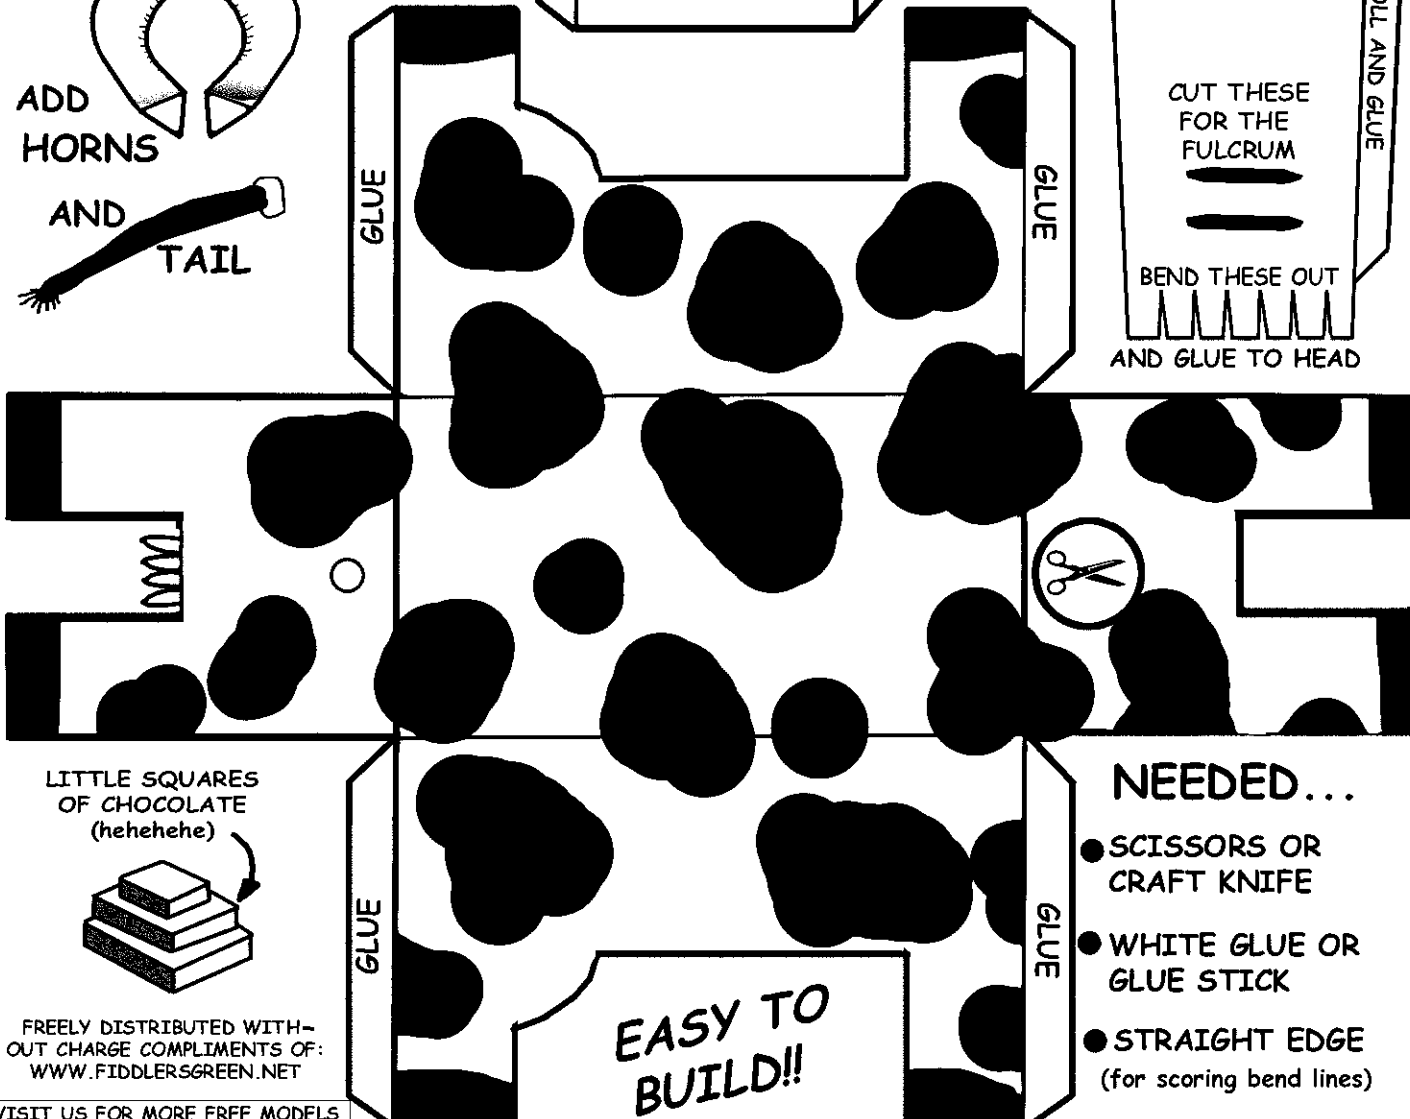

BOBBIN' HEAD

COW

NECK BALANCES ON EDGE

PARTIALLY CUT OUT EYES ETC AND FOLD UP

LITTLE SQUARES OF CHOCOLATE (hehehehe)

NEEDED...

- SCISSORS OR CRAFT KNIFE
- WHITE GLUE OR GLUE STICK
- STRAIGHT EDGE (for scoring bend lines)